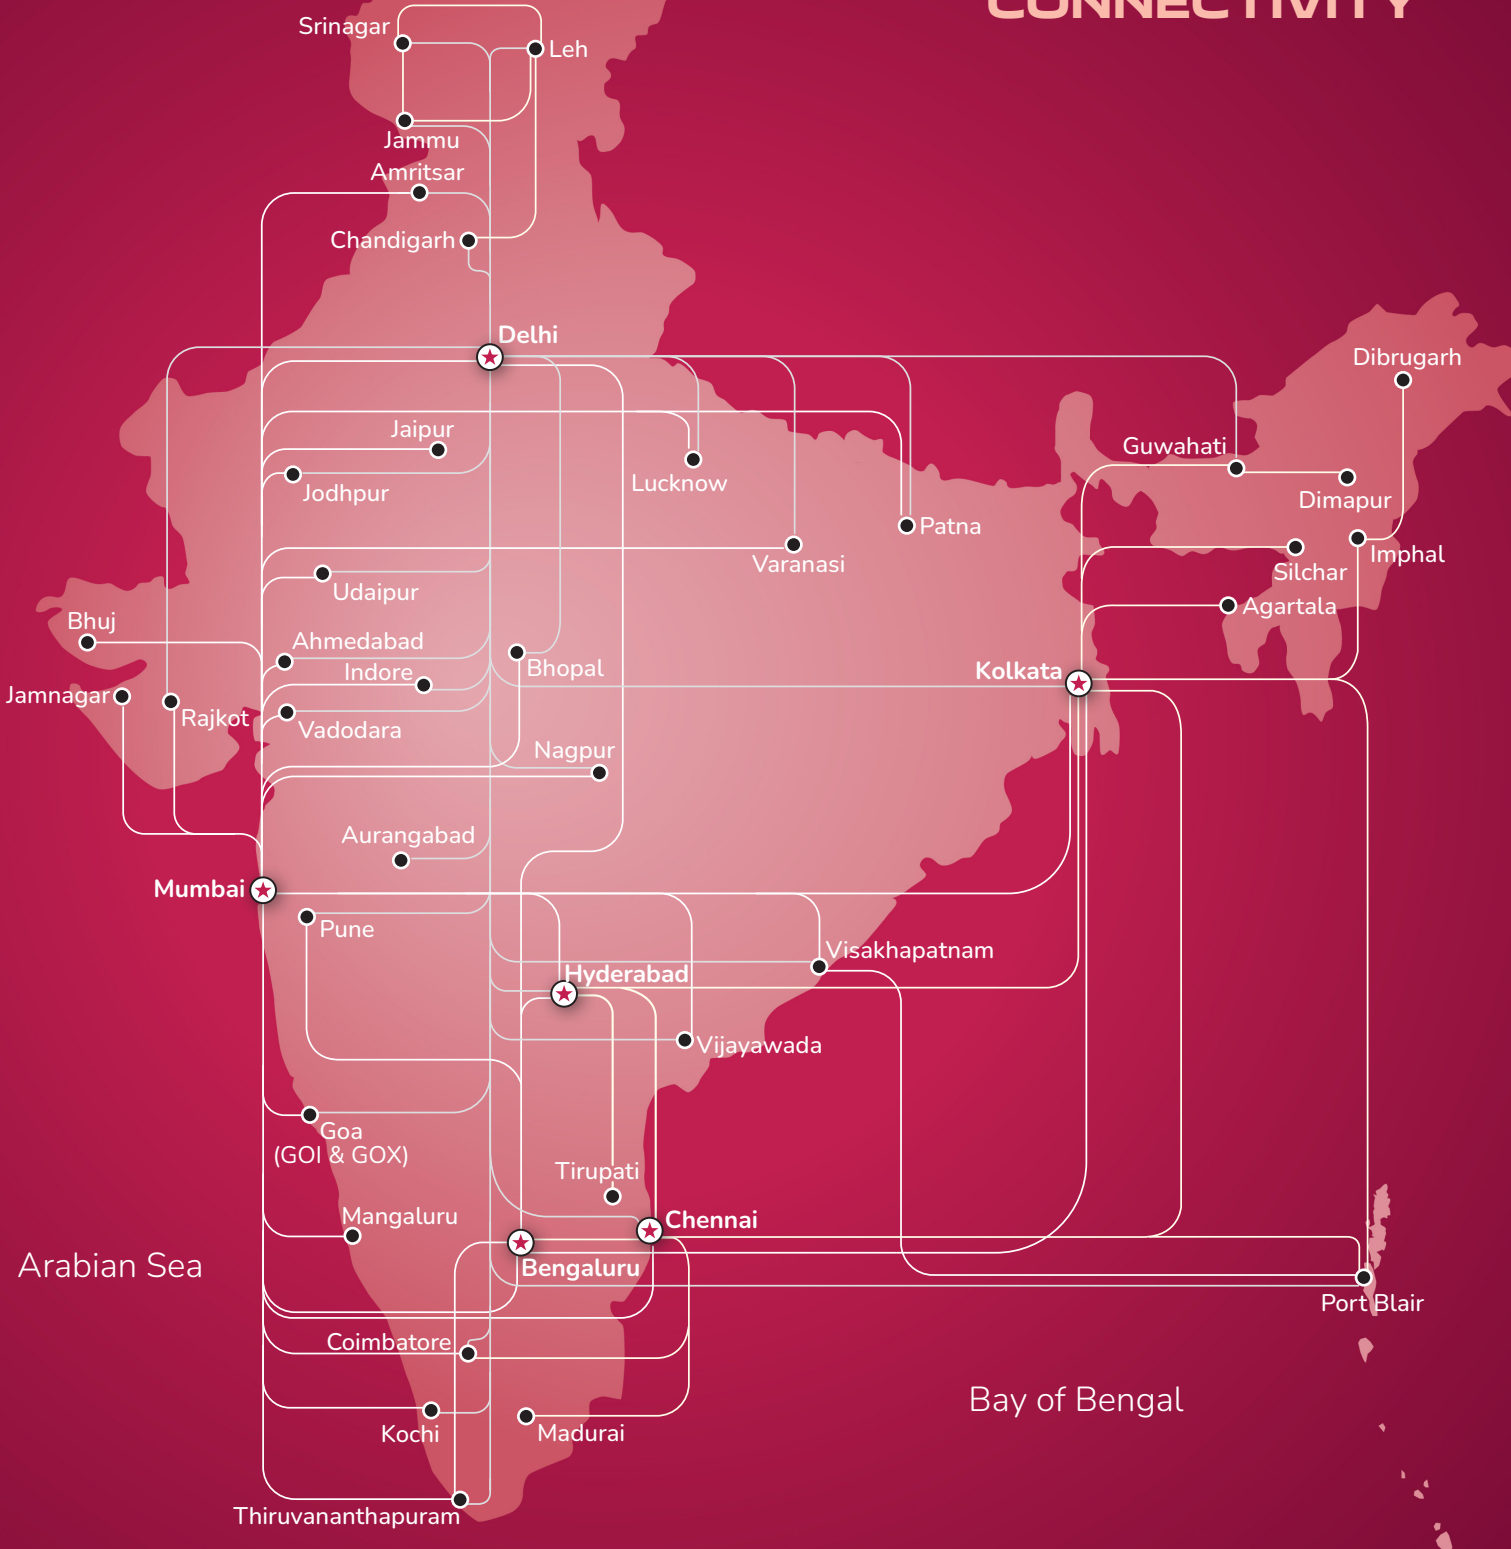

# AIR INDIA

## DOMESTIC CONNECTIVITY

Indian Ocean

Map not to scale. The depiction and use of routes and boundaries are for informative purposes only.  
\*Route map as on 31 October 2024